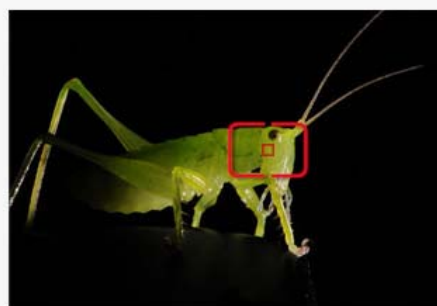

With a new layout and better coverage of LEDs, the H100 creates nearly twice the light output of its predecessor (which used 60 beams).

Customizable Light Settings and Positioning

Choose to illuminate with either all or half of the H100's Ring Light. This feature is available both for constant or flash light. Also, because of the H100's unique ring mount, you are able to move the light anywhere.

Full light

Eight Lens Adapter Rings Included (49-77mm)

Eight adapter rings fit a wide range of lenses: 49mm, 52mm, 55mm, 58mm, 62mm, 67mm, 72mm and 77mm.

Autofocus-Assisted Lighting

To make focusing easier, press the shutter halfway to activate AF-assisted illumination.

► Without AF-assist lamp

► With AF-assist lamp

Frictionless Dimmer with Precision Markings

Features a smooth-turning brightness wheel with three level markings to gauge your output: one-quarter, half, or full.