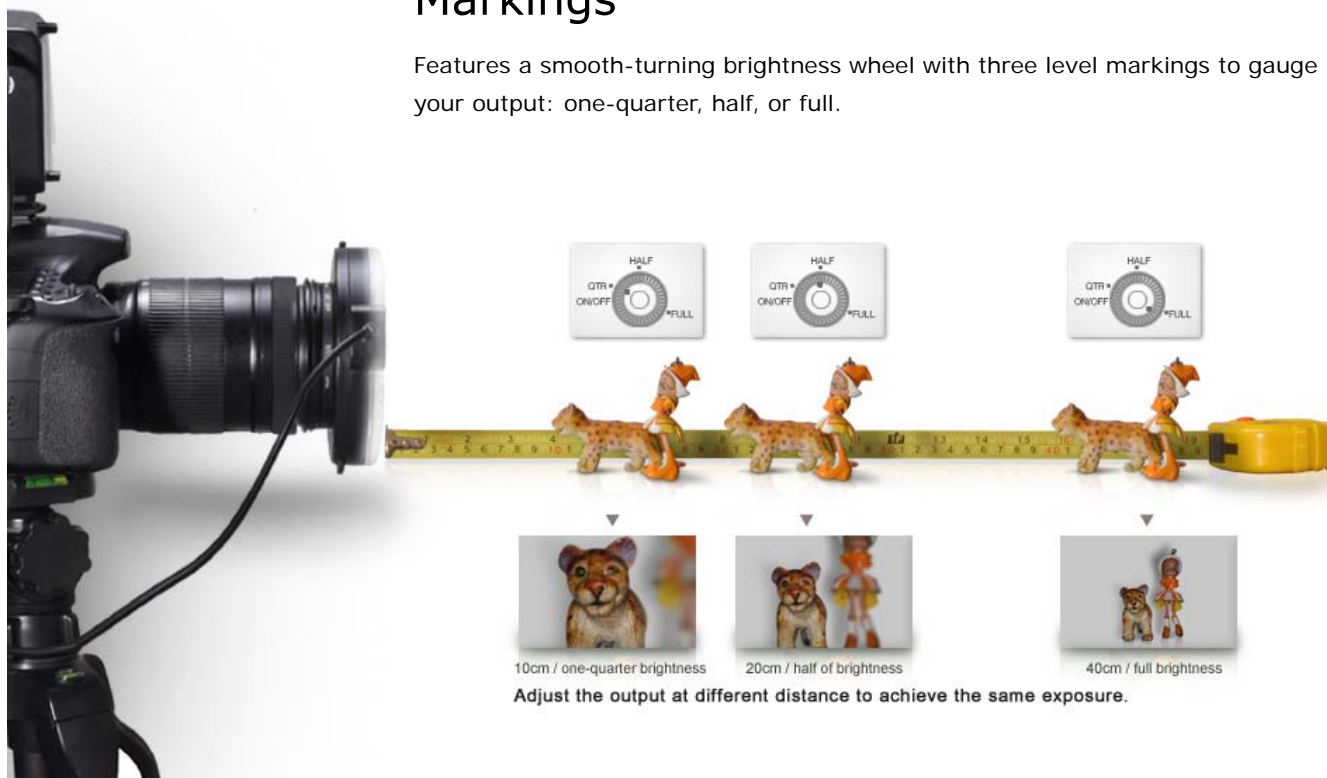

With a new layout and better coverage of LEDs, the H100 creates nearly twice the light output of its predecessor (which used 60 beams).

Customizable Light Settings and Positioning

Choose to illuminate with either all or half of the H100's Ring Light. This feature is available both for constant or flash light. Also, because of the H100's unique ring mount, you are able to move the light anywhere.

Full light

Eight Lens Adapter Rings Included (49-77mm)

Eight adapter rings fit a wide range of lenses: 49mm, 52mm, 55mm, 58mm, 62mm, 67mm, 72mm and 77mm.

Autofocus-Assisted Lighting

To make focusing easier, press the shutter halfway to activate AF-assisted illumination.

► Without AF-assist lamp

► With AF-assist lamp

Frictionless Dimmer with Precision Markings

Features a smooth-turning brightness wheel with three level markings to gauge your output: one-quarter, half, or full.